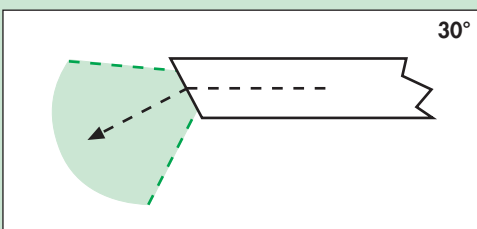

461-20300

SINOLUX-Telescope 70°

- Direction of view 70°
- Working length: 175 mm
- Connector for Storz/Wolf/ACMI light guide
- Autoclavable

Ø 2.7 mm

461-28300

SINOLUX-Telescope 0°

- Direction of view 0°
- Working length: 180 mm
- Connector for Storz/Wolf/ACMI light guide
- Autoclavable

461-29300

SINOLUX-telescope 30°

- Direction of view 30°
- Working length: 180 mm
- Connector for Storz/Wolf/ACMI light guide
- Autoclavable

OTOLUX-TELESCOPES

Product

Order-No.

Description

465-18200