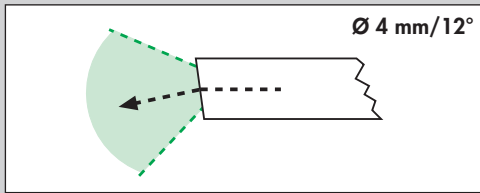

Order-No.

Description

412-18300

CYSTOLUX-Telescope 0°

- Ø 4 mm
- Working length: 300 mm
- Connector for Storz/Wolf/ACMI light guide

412-21300

CYSTOLUX-telescope 12°

- Ø 4 mm
- Working length: 300 mm
- Connector for Storz/Wolf/ACMI light guide