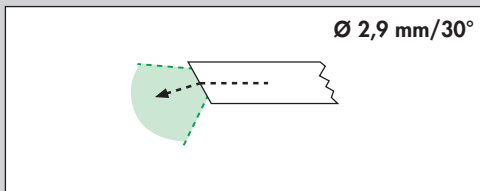

412-29000

CYSTOLUX-telescope 30°

- Ø 2.9 mm
- Working length: 300 mm
- Connector for Storz/Wolf/ACMI light guide