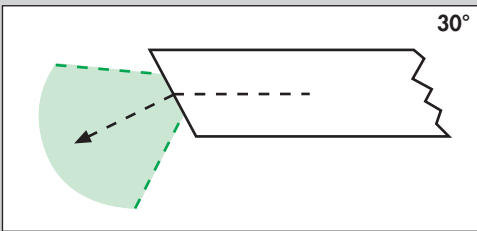

465-19200

OTOLUX-Telescope 30°

- Direction of view 30°
- Working length: 50 mm
- Connector for Storz/Wolf/ACMI light guide
- Field of view: 70°
- Autoclavable

Ø 2.7 mm