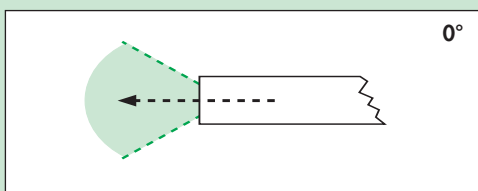

LAPALUX-Telescope 0°

- Direction of view 0°
- Working length: 330 mm
- Connector for Storz/Wolf/ACMI
- Sign colour: green

30°

429-68300

LAPALUX-Telescope 30°

- Direction of view 30°
- Working length: 330 mm
- Connector for Storz/Wolf/ACMI
- Sign colour: red