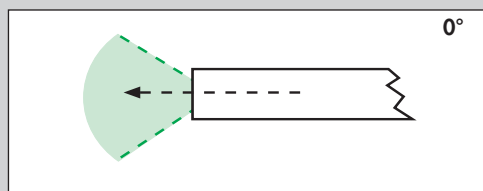

0°

455-28200

ARTHROLUX-telescope 0°

- Direction of view 0°
- Diameter: 2.7 mm
- Working length: 180 mm
- Connector for Storz/Wolf/ACMI light guide cables