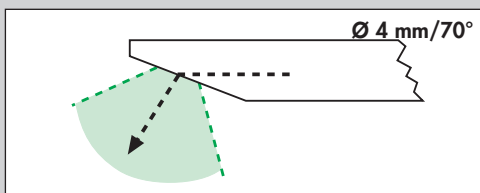

412-19300

CYSTOLUX-telescope 30°

- Ø 4 mm
- Working length: 300 mm
- Connector for Storz/Wolf/ACMI light guide

412-19400

CYSTOLUX-telescope 30° wideangle

- Ø 4 mm
- Working length: 300 mm
- Connector for Storz/Wolf/ACMI light guide