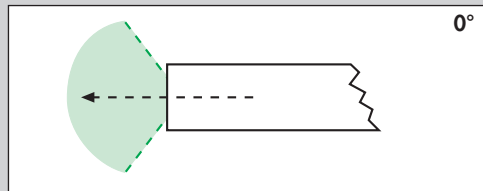

Product

Order-No.

Description

0°

455-18300

ARTHROLUX-telescope 0°

- Direction of view 0°
- Diameter: 4 mm
- Working length: 175 mm
- Connector for Storz/Wolf/ACMI light guide cables
- Wideangle

Ø 4 mm/175 mm