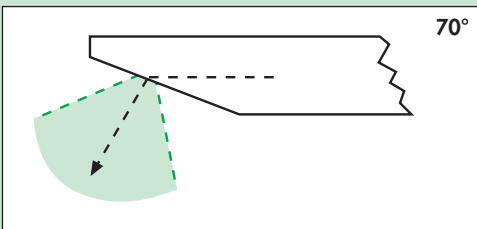

461-18300

SINOLUX-Telescope 0°

- Direction of view 0°
- Working length: 175 mm
- Connector for Storz/Wolf/ACMI light guide
- Autoclavable

Ø 4.0 mm

461-19300

SINOLUX-Telescope 30°

- Direction of view 30°
- Working length: 175 mm
- Connector for Storz/Wolf/ACMI light guide
- Autoclavable

461-20300

SINOLUX-Telescope 70°

- Direction of view 70°
- Working length: 175 mm
- Connector for Storz/Wolf/ACMI light guide
- Autoclavable

Ø 2.7 mm

461-28300

SINOLUX-Telescope 0°

- Direction of view 0°
- Working length: 180 mm
- Connector for Storz/Wolf/ACMI light guide
- Autoclavable