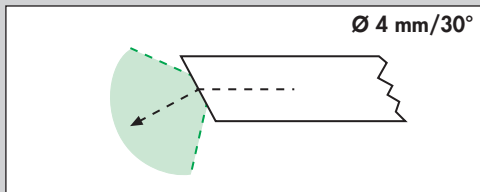

412-19400

CYSTOLUX-telescope 30° wideangle

- Ø 4 mm
- Working length: 300 mm
- Connector for Storz/Wolf/ACMI light guide