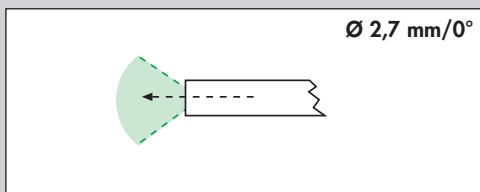

412-20300

CYSTOLUX-telescope 70°

- Ø 4 mm
- Working length: 300 mm
- Connector for Storz/Wolf/ACMI light guide

412-29000

CYSTOLUX-telescope 30°

- Ø 2.9 mm
- Working length: 300 mm
- Connector for Storz/Wolf/ACMI light guide