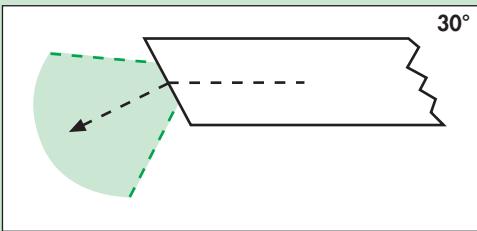

461-19300

SINOLUX-Telescope 30°

- Direction of view 30°
- Working length: 175 mm
- Connector for Storz/Wolf/ACMI light guide
- Autoclavable