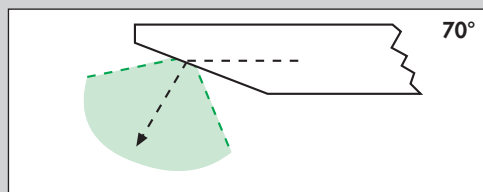

70°

455-20300

ARTHROLUX-telescope 70°

- Direction of view 70°
- Diameter: 4 mm
- Working length: 175 mm
- Connector for Storz/Wolf/ACMI light guide cables
- Wideangle

Ø 2.7 mm/180 mm