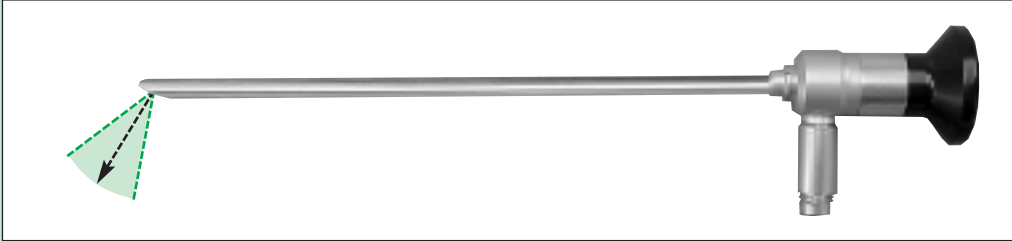

TELESCOPE FOR LARYNGO - PHARYNGOSCOPY

Product

Order-No.

Description

Ø 6.0 mm

463-20200

Telescope 70°

- Direction of view 70°
- Working length: 175 mm
- Connector for Storz/Wolf/ACMI light guide
- Autoclavable

MGB

MGB Endoskopische Geräte GmbH Berlin

Schwarzschildstrasse 6 · 12489 Berlin, Germany

Phone: +49-30-63 92 -70 10/-7000

Fax: +49-30-63 92 -70 11

E-mail: sales@ mgb-berlin.de

Internet: www.mgb-berlin.de