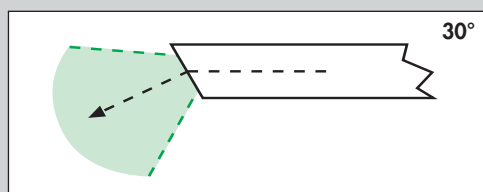

Ø 2.7 mm/180 mm

0°

455-28200

ARTHROLUX-telescope 0°

- Direction of view 0°
- Diameter: 2.7 mm
- Working length: 180 mm
- Connector for Storz/Wolf/ACMI light guide cables

30°

455-29200

ARTHROLUX-telescope 30°