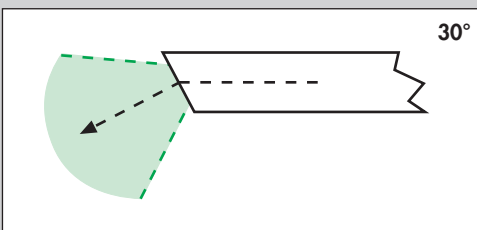

Ø 2.7 mm

a 465-26200

a **OTOLUX-Telescope 0°**

- Direction of view 0°
- Working length: 100 mm
- Connector for Storz/Wolf/ACMI light guide
- Autoclavable

b 465-24200

b **OTOLUX-Telescope 0°**

- Direction of view 0°
- Working length: 45 mm
- Connector for Storz/Wolf/ACMI light guide
- Autoclavable

a 465-27200

a **OTOLUX-Telescope 30°**

- Direction of view 30°
- Working length: 100 mm
- Connector for Storz/Wolf/ACMI light guide
- Autoclavable

b 465-25200

b **OTOLUX-Telescope 30°**

- Direction of view 30°
- Working length: 45 mm
- Connector for Storz/Wolf/ACMI light guide
- Autoclavable