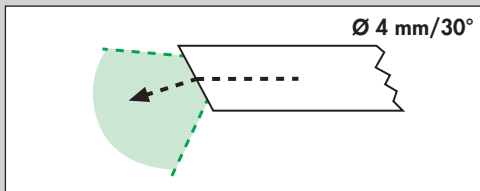

Order-No.

Description

412-18300

CYSTOLUX-Telescope 0°

- Ø 4 mm
- Working length: 300 mm
- Connector for Storz/Wolf/ACMI light guide

412-21300

CYSTOLUX-telescope 12°

- Ø 4 mm
- Working length: 300 mm
- Connector for Storz/Wolf/ACMI light guide