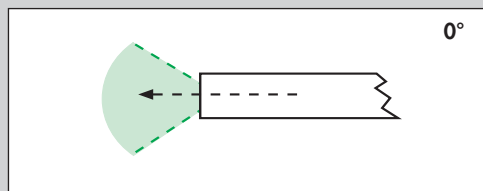

0°

455-26200

ARTHROLUX-telescope 0°

- Direction of view 0°
- Diameter: 2.7 mm
- Working length: 100 mm
- Connector for Storz/Wolf/ACMI light guide cables