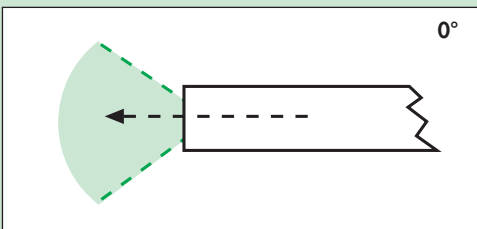

461-18300

SINOLUX-Telescope 0°

- Direction of view 0°
- Working length: 175 mm
- Connector for Storz/Wolf/ACMI light guide
- Autoclavable

Ø 4.0 mm

461-19300

SINOLUX-Telescope 30°

- Direction of view 30°
- Working length: 175 mm
- Connector for Storz/Wolf/ACMI light guide
- Autoclavable

461-20300

SINOLUX-Telescope 70°

- Direction of view 70°
- Working length: 175 mm
- Connector for Storz/Wolf/ACMI light guide
- Autoclavable

Ø 2.7 mm

461-28300

SINOLUX-Telescope 0°

- Direction of view 0°
- Working length: 180 mm
- Connector for Storz/Wolf/ACMI light guide
- Autoclavable