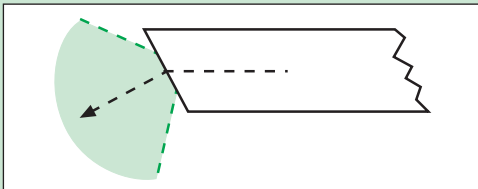

426-19400

Hystolux-wideangle Telescope 30°

- Wideangle
- Direction of view 30°
- Outer-diameter: Ø 4 mm
- Working length: 300 mm
- Connector for Storz/Wolf/ACMI light guide