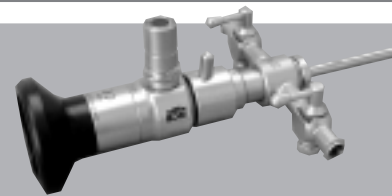

Order-No.

Description

455-12000

Telescope

- 30°
- Working length: 68 mm

Ø 1.9 mm/68 mm

TELESCOPES

Product