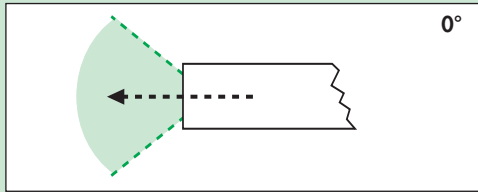

Ø 10 mm

LAPAROSCOPY

TELESCOPES

Products

Order-No.

Description

0°

429-60200