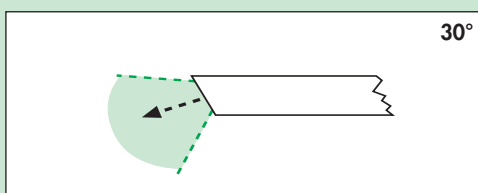

30°

429-64000

LAPALUX-Telescope 30°

- Direction of view 30°
- Working length: 300 mm
- Connector for Storz/Wolf/ACMI
- Sign colour: red

Ø 10 mm

Ø 7 mm

Ø 5 mm

New Optical System!

New Optical System!

Ø 2.9 mm