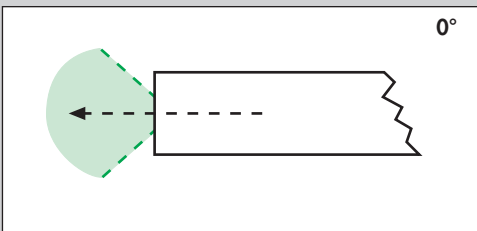

461-29300

SINOLUX-telescope 30°

- Direction of view 30°
- Working length: 180 mm
- Connector for Storz/Wolf/ACMI light guide
- Autoclavable

OTOLUX-TELESCOPES

Product

Order-No.

Description

465-18200