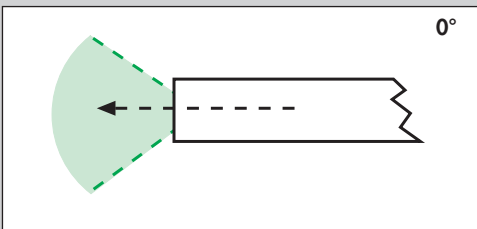

a 465-26200

a **OTOLUX-Telescope 0°**

- Direction of view 0°
- Working length: 100 mm
- Connector for Storz/Wolf/ACMI light guide
- Autoclavable

b 465-24200

b **OTOLUX-Telescope 0°**

- Direction of view 0°
- Working length: 45 mm
- Connector for Storz/Wolf/ACMI light guide
- Autoclavable