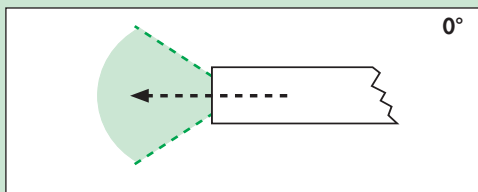

429-61200 BA

- Working length: 510 mm

30°

429-66000

LAPALUX-Telescope 30°

- Direction of view 30°
- Working length: 310 mm
- Connector for Storz/Wolf/ACMI
- Sign colour: red

0°

429-67300