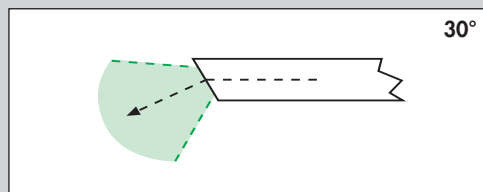

- Direction of view 30°
- Diameter: 2.7 mm
- Working length: 180 mm
- Connector for Storz/Wolf/ACMI light guide cables

Ø 2.7 mm/100 mm

0°

455-26200

ARTHROLUX-telescope 0°

- Direction of view 0°
- Diameter: 2.7 mm
- Working length: 100 mm
- Connector for Storz/Wolf/ACMI light guide cables

30°

455-27200

ARTHROLUX-telescope 30°

- Direction of view 30°
- Diameter: 2.7 mm
- Working length: 100 mm
- Connector for Storz/Wolf/ACMI light guide cables

SINOLUX-TELESCOPES

Product

Order-No.

Description