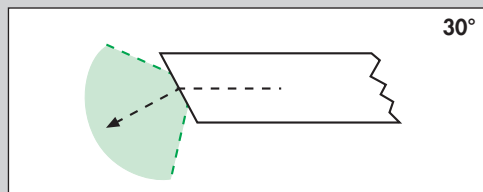

Order-No.

Description

0°

455-18300

ARTHROLUX-telescope 0°

- Direction of view 0°
- Diameter: 4 mm
- Working length: 175 mm
- Connector for Storz/Wolf/ACMI light guide cables
- Wideangle

Ø 4 mm/175 mm

30°