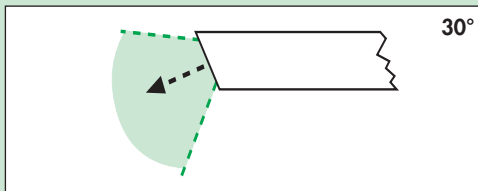

30°

429-66000

LAPALUX-Telescope 30°

- Direction of view 30°
- Working length: 310 mm
- Connector for Storz/Wolf/ACMI
- Sign colour: red