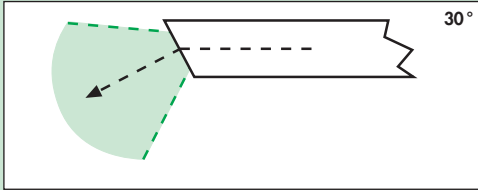

HYSTEROSCOPY

TELESCOPES

Products

Order-No.

Description

426-29000

Hystolux-Telescope 30°

- Direction of view 30°
- Outer-diameter: Ø 2.9 mm
- Working length: 300 mm
- Connector for Storz/Wolf/ACMI light guide

Ø 2.9 mm