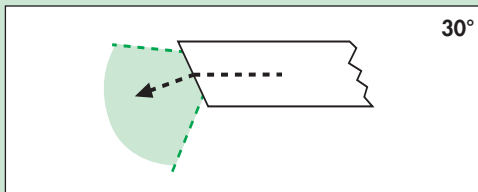

30°

429-61200

LAPALUX-Telescope 30°

- Direction of view 30°
- Working length: 300 mm
- Connector for Storz/Wolf/ACMI
- Sign colour: red

429-61200 BA

- Working length: 510 mm