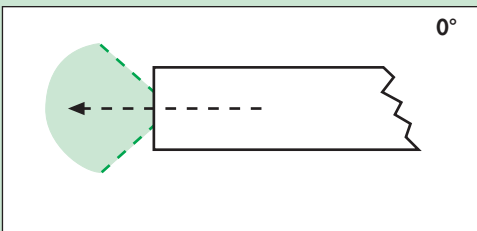

30°

455-27200

ARTHROLUX-telescope 30°

- Direction of view 30°
- Diameter: 2.7 mm
- Working length: 100 mm
- Connector for Storz/Wolf/ACMI light guide cables

SINOLUX-TELESCOPES

Product

Order-No.

Description