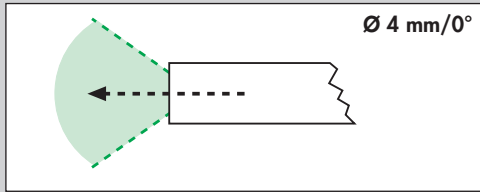

Products

Order-No.

Description

412-18300

CYSTOLUX-Telescope 0°

- Ø 4 mm
- Working length: 300 mm
- Connector for Storz/Wolf/ACMI light guide