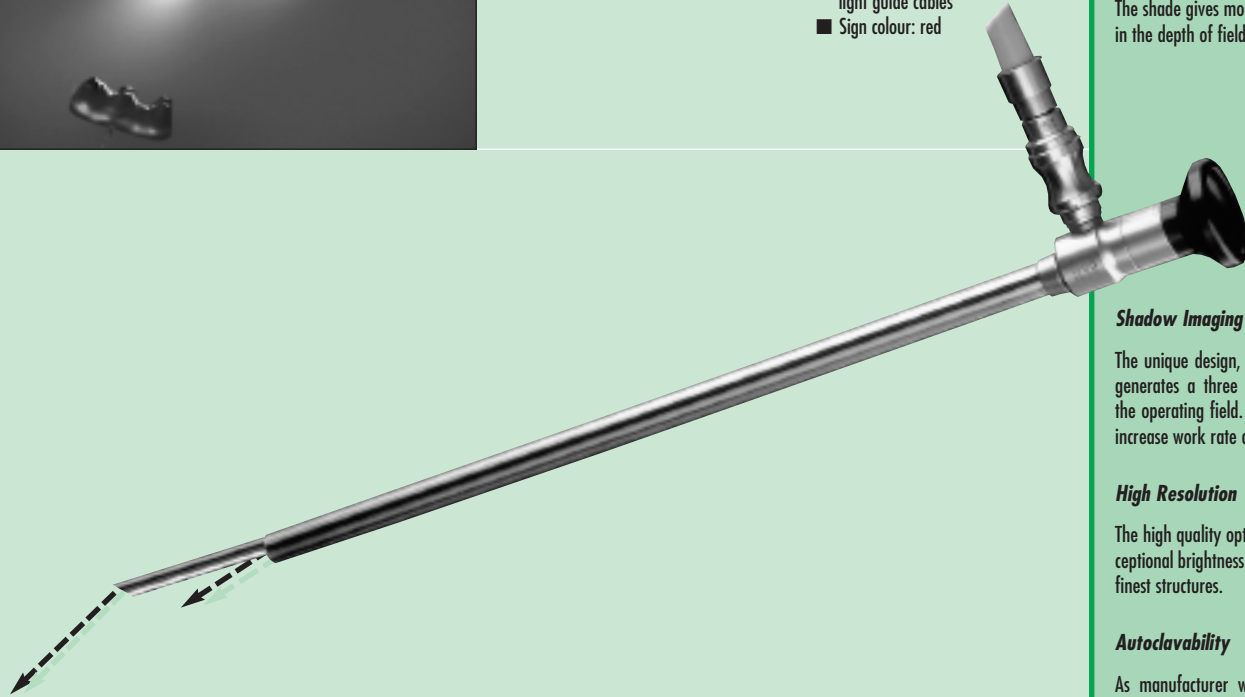

LAPALUX SHADOW-Telescope II

- Direction of view 30°
- Working length: 300 mm
- Connector for Storz/Wolf/ACMI light guide cables
- Sign colour: red

Ø 10 mm

This patent Telescope creates Shade

The shade gives more information especially in the depth of field.

Shadow Imaging

The unique design, utilising two light bundles, generates a three dimensional perception of the operating field. Improved orientation may increase work rate and safety.

High Resolution

The high quality optical system guarantees exceptional brightness and full illumination of the finest structures.